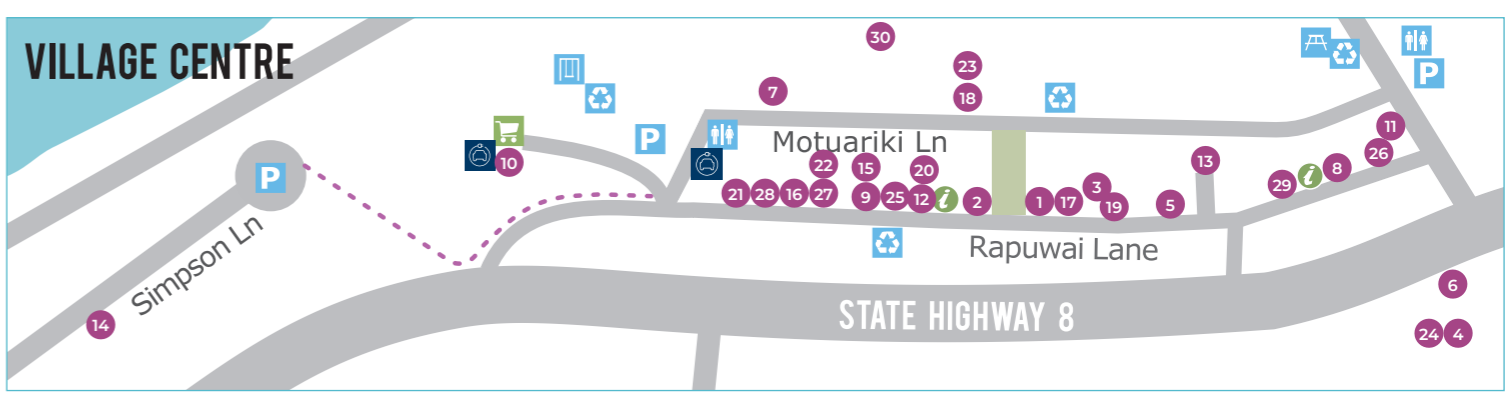

EAT & DRINK		
A1	Astro Cafe	03 680 6960
5	Blue Lake Eatery & Bar	03 680 6677
7	Dark Sky Diner	03 680 6960
9	Doughboys Bakery	03 680 6655
10	Four Square Tekapo	03 680 6809
11	Jack Rabbit Cafe	027 807 0567
13	Kohan Japanese Restaurant	03 680 6688
17	Mackenzies Bar & Grill	03 680 6886
H4	Rakinui Restaurant & Bar	03 680 7000
20	Ramen - Asian Cuisine	03 680 6999

21	Reflections Cafe and Restaurant	03 680 6234
C2	Tekapo Springs Altitude 720 Cafe	03 680 6550
23	T.L.V. Restaurant and Bar	03 680 6308
25	Tekapo Takeaways	
27	The Greedy Cow	027 434 4445

RETAIL		
2	Aotea Gifts	03 971 5264
3	ArtSpace Tekapo	027 210 3184
12	Kiwi Treasures - Information Centre & Post Shop	03 680 6686
18	Outside Sports	03 443 7966

SERVICES		
E4	Bayleys Real Estate	027 562 4100
4	Binns Property Works Ltd	027 572 5063
6	Challenge Tekapo	03 680 6933
16	LJ Hooker Lake Tekapo	021 801 216
L6	Mountain House Creative	027 604 9630
24	Tekapo Auto and Hardware	03 680 6803 a/h 027 680 6803